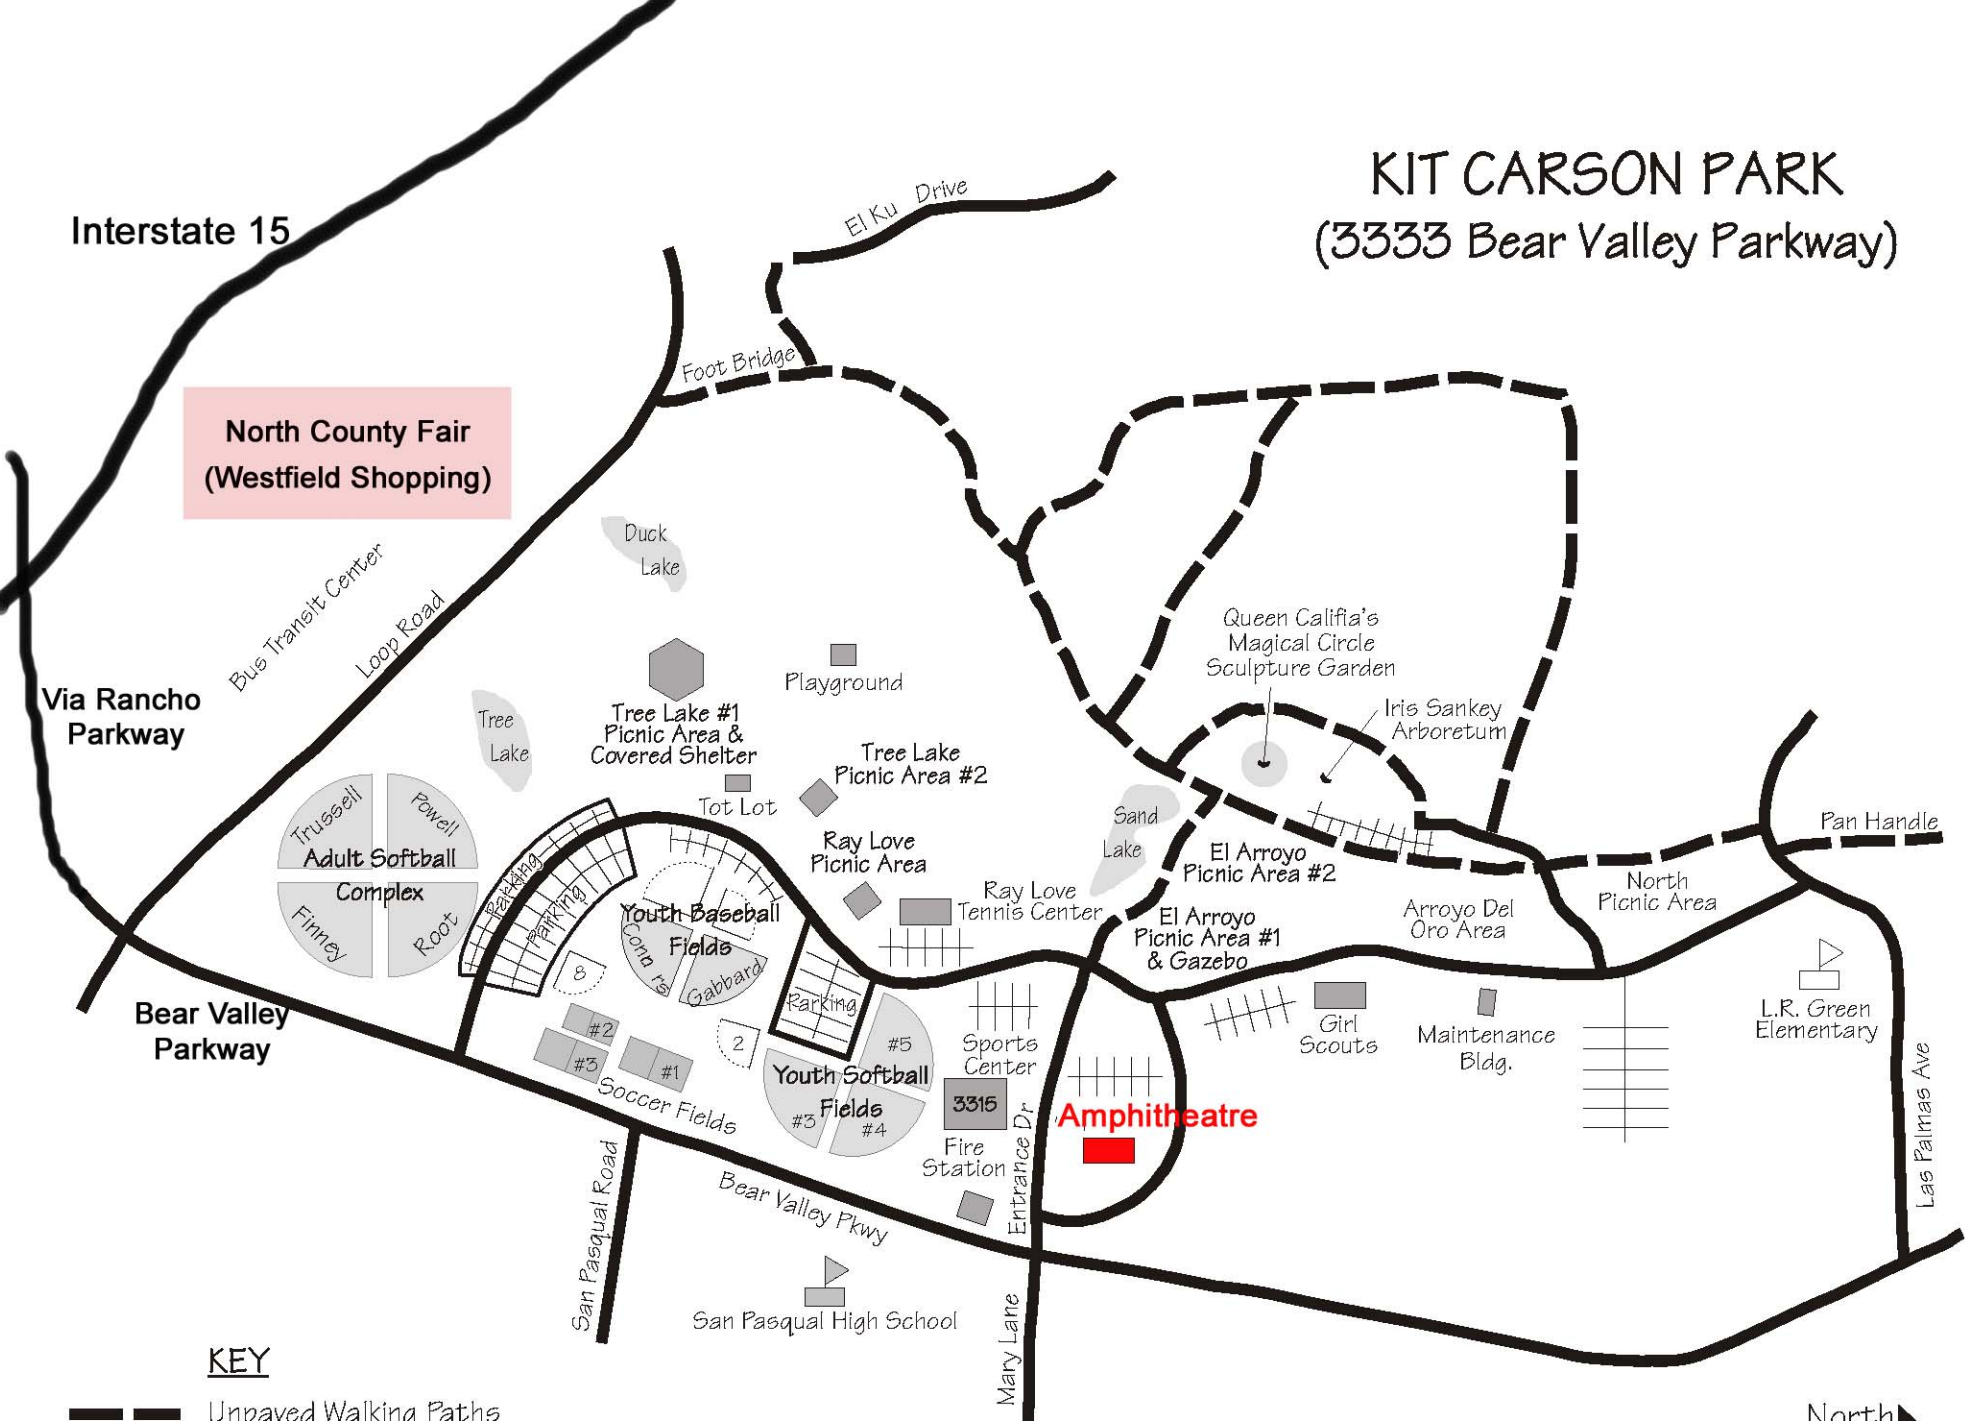

KIT CARSON PARK (3333 Bear Valley Parkway)

North County Fair
(Westfield Shopping)

KEY

-  Unpaved Walking Paths
-  Park Road
-  Parking Lot

Take Interstate 15 to Via Rancho Parkway East, which turns into Bear Valley Parkway. Kit Carson Park entrance is on your right about .6 miles from freeway.